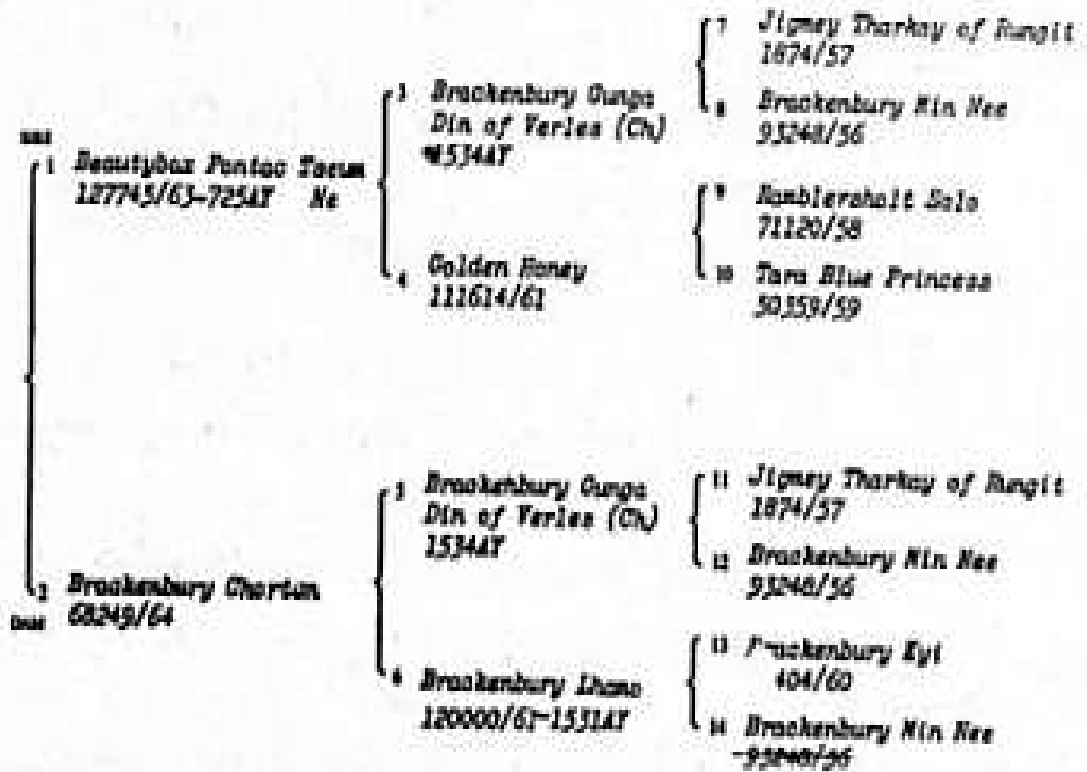

THE KENNEL CLUB

EXPORT PEDIGREE CERTIFICATE

Brockenbury Montie (Ch)
42244/66-36484

Kennel Club Registered Certificate No./Stud Book No. 244/66-36484

Breed Tibetan Spaniel

Born 20th February 1966 Sex Dog

Colour Green

Breeder Mr & Mrs Davitt

Registered by Mrs B Harding

Signer Mr & Mrs B Davitt

I certify that the above is a true copy of the Pedigree of

Brockenbury Montie (Ch)

as recorded on the Registers of the Kennel Club

Signed Secretary

Date 14th February 1968