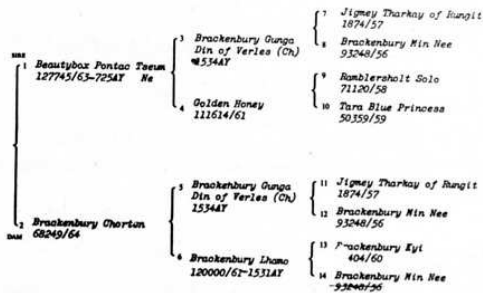

die ältesten Hunde im CTA

oder: 'Ein Vierteljahrhundert LHASA APSO - Geschichte' H.N.

THE KENNEL CLUB

EXPORT PEDIGREE CERTIFICATE

Brackenbury Nantlle (Ch)
42244/66-3648A

Kennel Club Registr. in Certificate No./Stud Book No. 244/66-3648A

Breed Tibetan Spaniel

Born 20th February 1966 Sex dog

Colour Cream

Breeder Mr & Mrs Davitt

Registered by Miss B Harding

Consignee Mr & Mrs W Hoyle

I certify that the above is a true copy of the Pedigree of
Brackenbury Nantlle (Ch)
as recorded on the Register at the Brackenbury Club

Signed [Signature] Secretary

Date 14th February 1966

BRACKENBURY
NANTLLE

geb. 20. Februar 1966

in England

Englischer, Deutscher u.
Internationaler Champion

Schönheit,

Deutscher Bundessieger